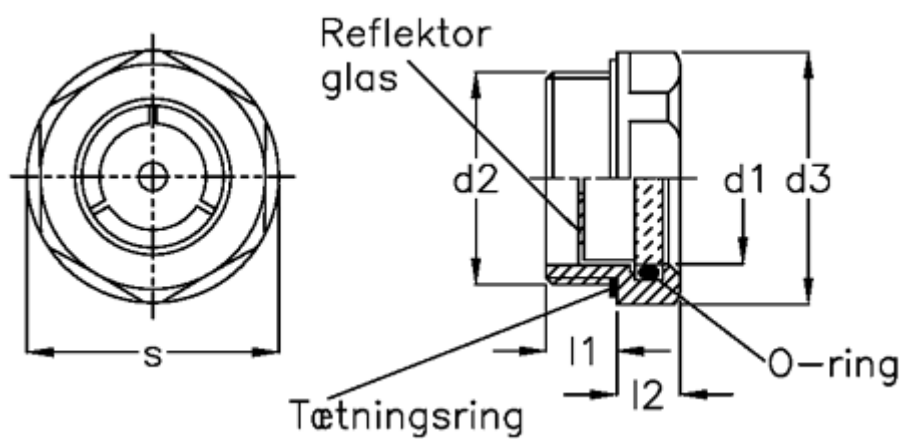

Data Sheet

Article number: 20903550A

Description: E+G Oil level sight glass (high temp.)
GN 743.1-32-M40x1,5-A

Measures

d1	= 32
d2	= M40x1,5
d3	= 50
l1	= 12.0
l2	= 9.0
Max pressure	= 6 Bar
s	= 46